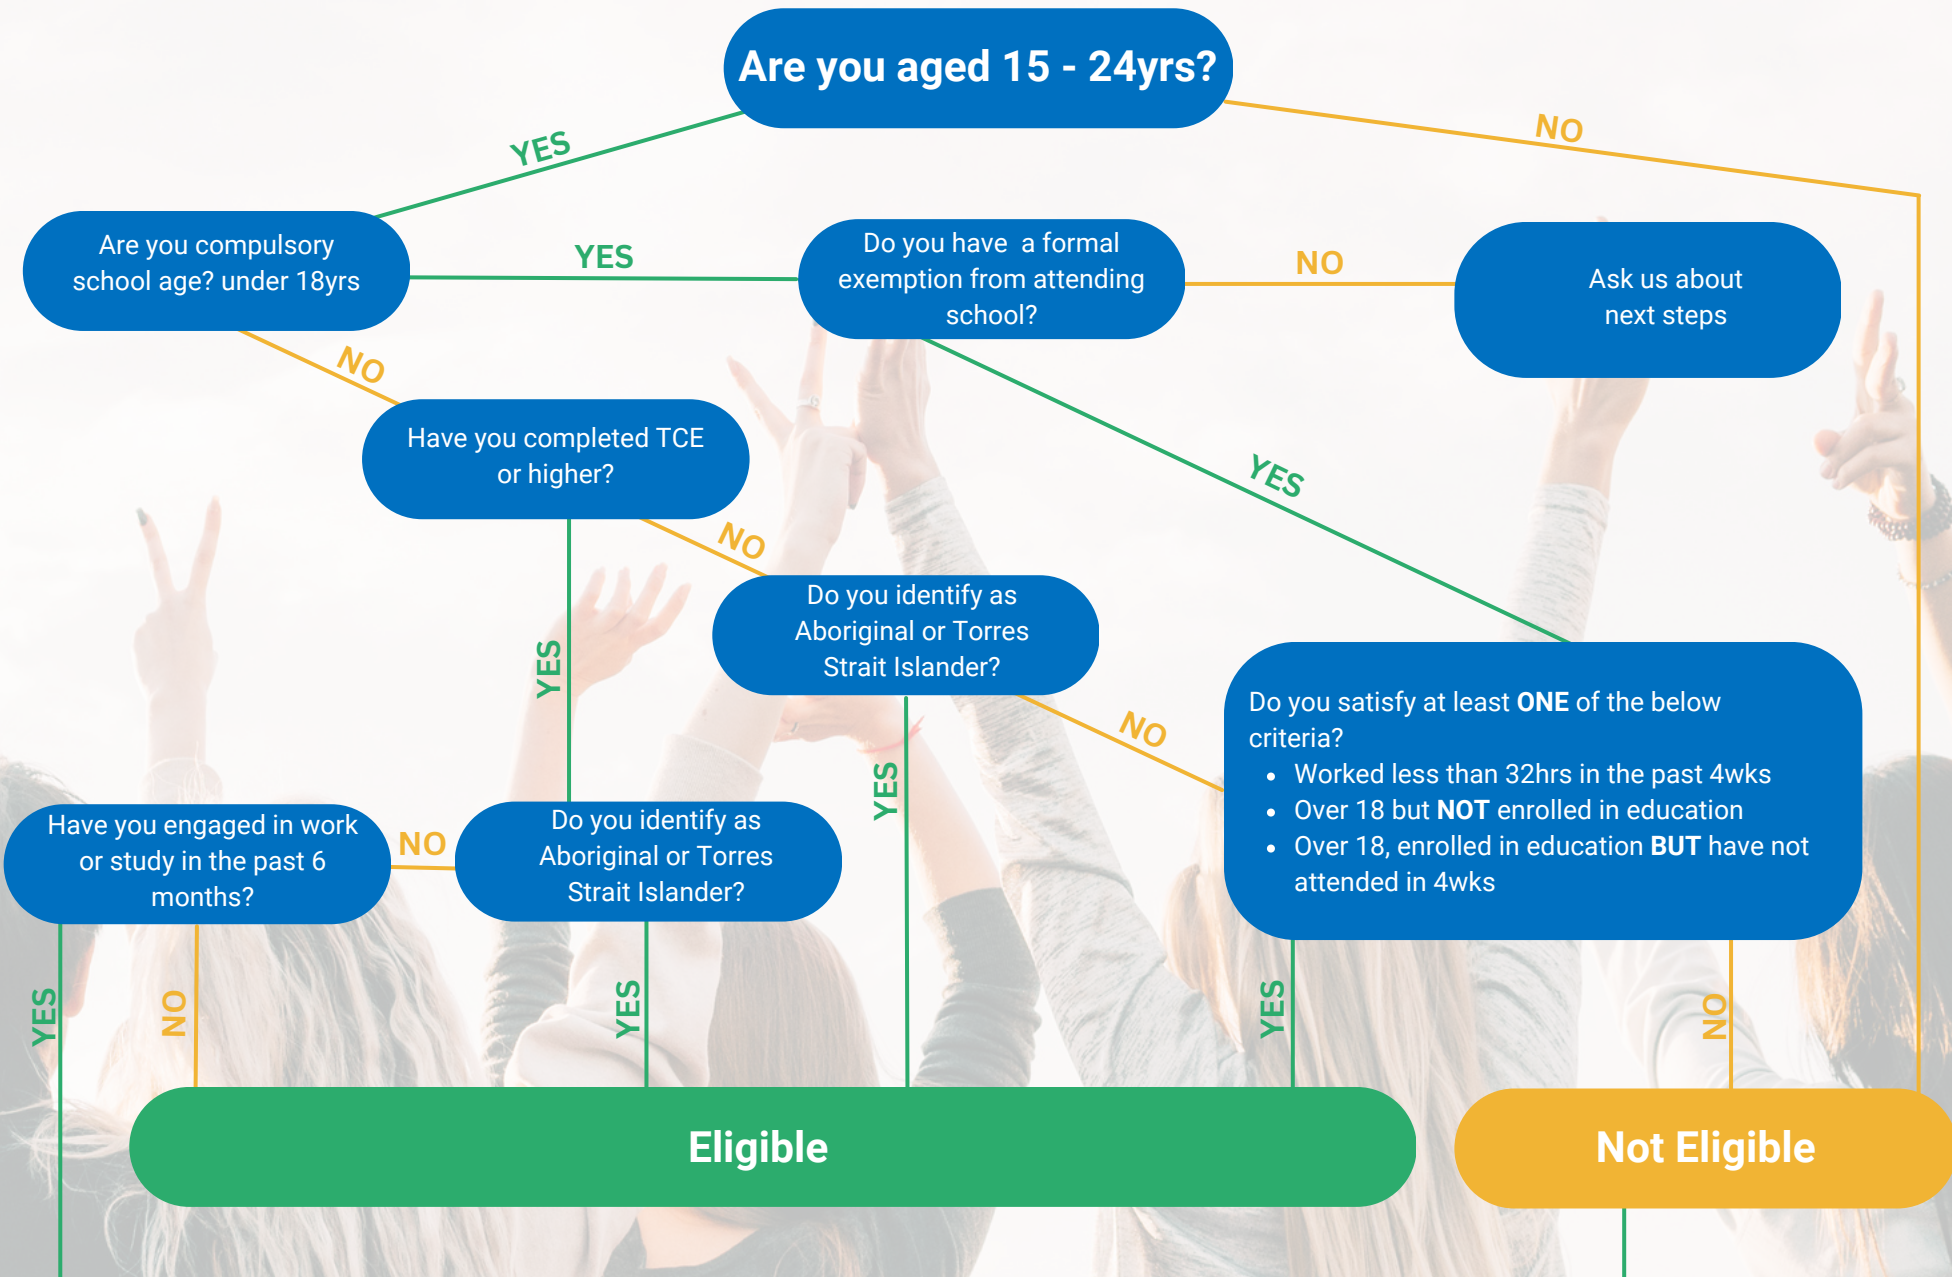

Transition to Work Eligibility Flowchart